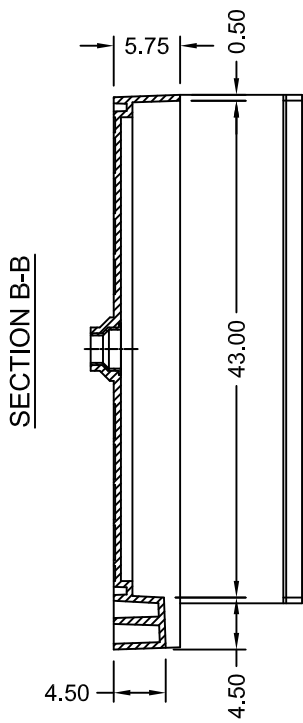

TILE REDI® BASE'N BENCH® SHOWER KIT

WONDERFALL TRENCH®
WITH REDI BENCH®

MODEL
WF4860L-RB48-KIT

(Not to scale)

SECTION A-A