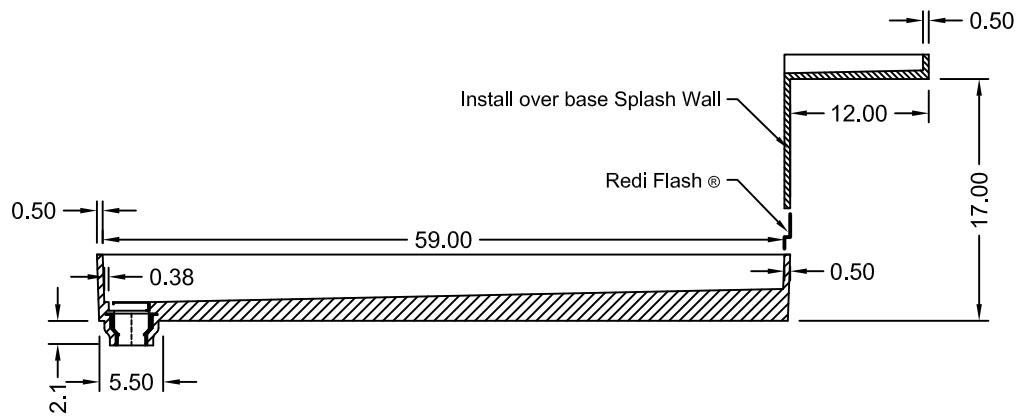

TILE REDI® BASE'N BENCH® SHOWER KIT

WONDERFALL TRENCH®
WITH REDI BENCH®

MODEL
WF4860L-RB48-KIT

(Not to scale)

SECTION A-A