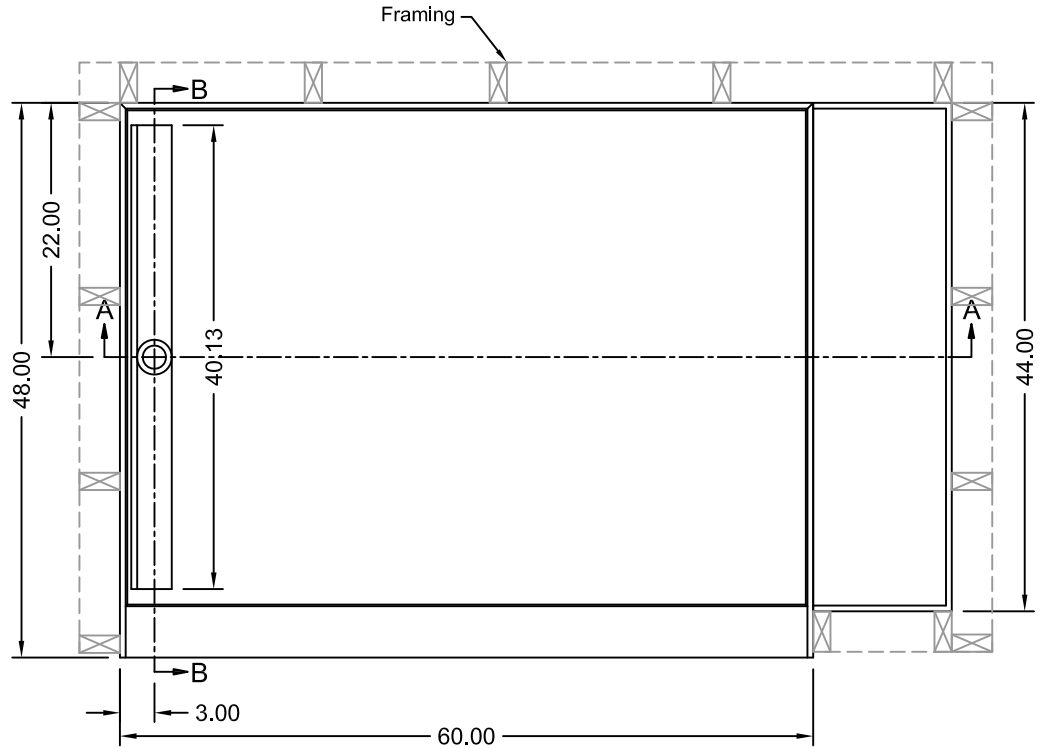

TILE REDI® BASE'N BENCH® SHOWER KIT

WONDERFALL TRENCH®
WITH REDI BENCH®

MODEL
WF4860L-RB48-KIT

(Not to scale)

SECTION A-A